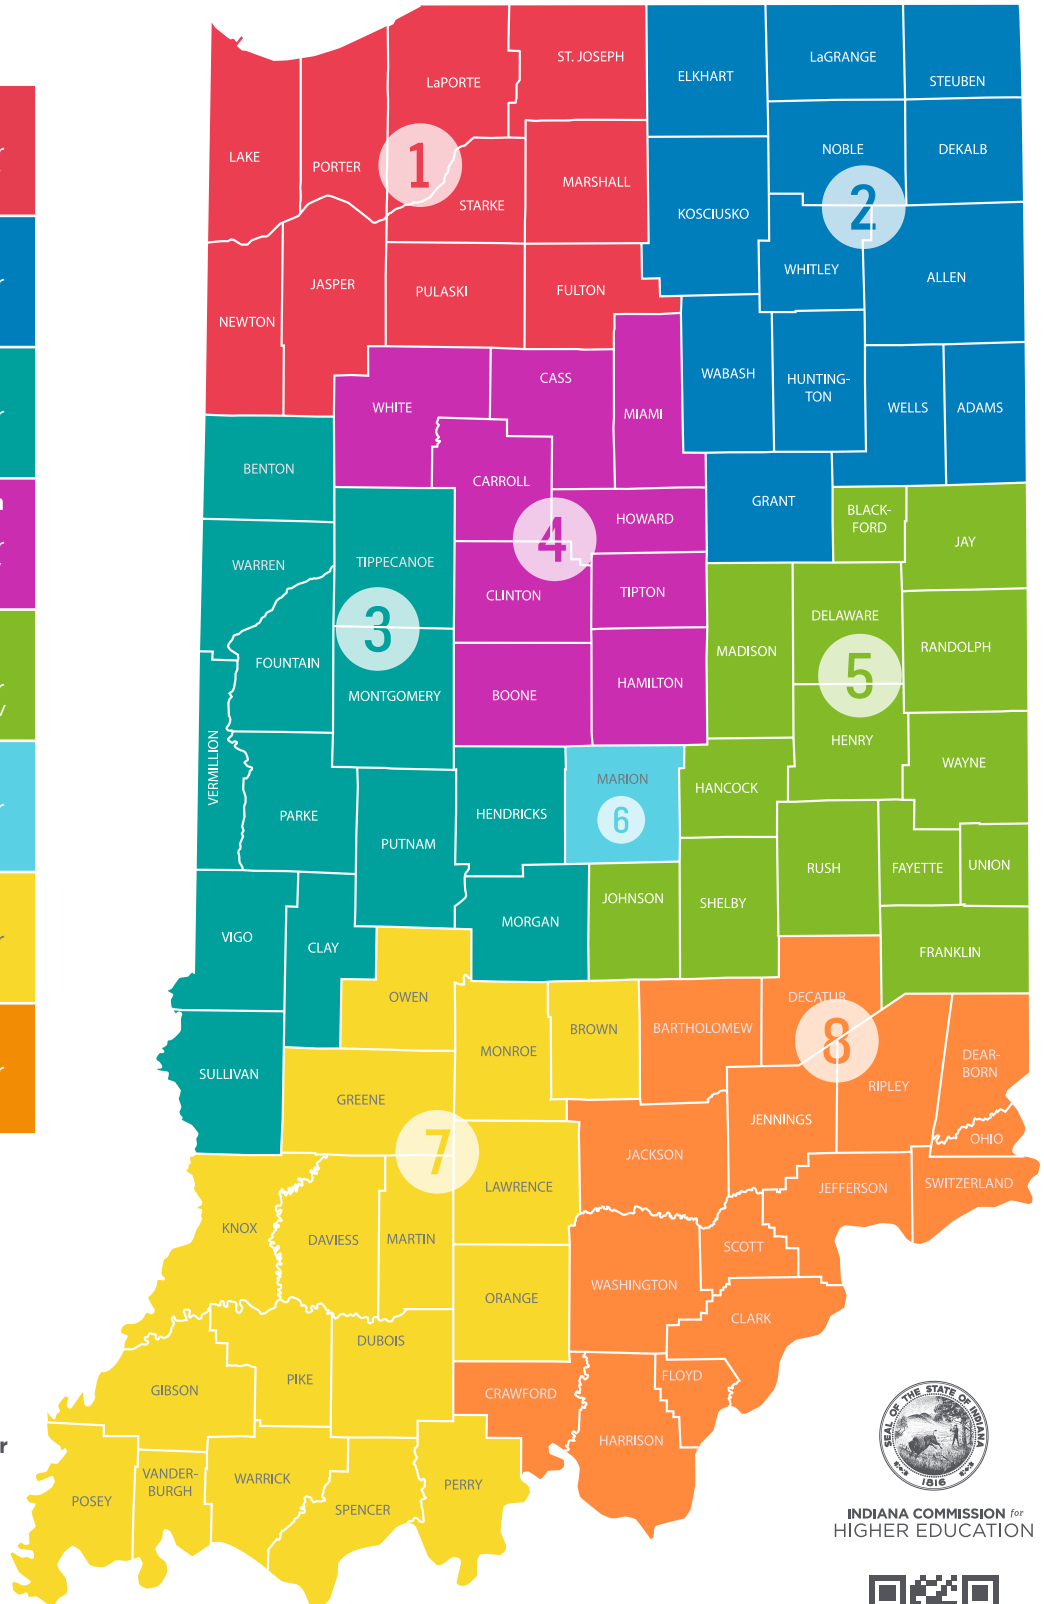

Indiana 21st Century Scholars Outreach Coordinator Regions

1	Northwest Region Fred Jackson Outreach Coordinator FJackson@che.in.gov 317-617-0362
2	Northeast Region Dr. Verleash Jones Outreach Coordinator VJones@che.in.gov 317-617-0237
3	West Region Rachel Meyer Outreach Coordinator RMeyer@che.in.gov 317-447-4870
4	North Central Region Amy Parraga Outreach Coordinator AParraga@che.in.gov 317-617-0223
5	East Region Vacant Outreach Coordinator MAshcraft@che.in.gov
6	Central Region Berenice Tenorio Outreach Coordinator BTenorio@che.in.gov 317-617-0318
7	Southwest Region Zachary Cullum Outreach Coordinator ZCullum@che.in.gov 317-617-0317
8	Southeast Region Heather Cooper Outreach Coordinator HCooper@che.in.gov 317-617-0329